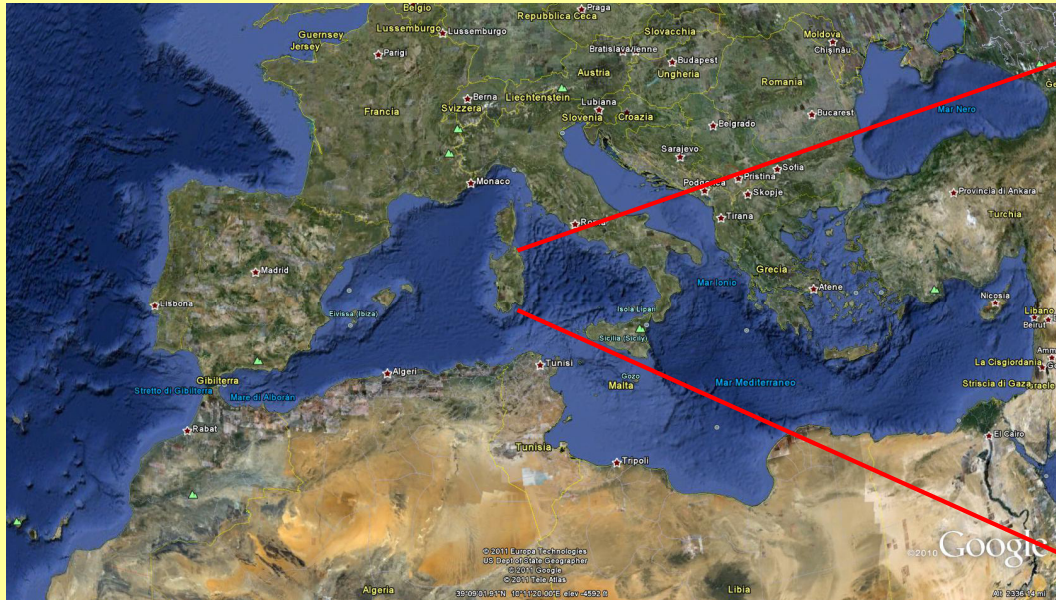

COMLAND MEETING AND FIELD TRIP IN SARDINIA, ITALY – 2012

LAND DEGRADATION IN MEDITERRANEAN ENVIRONMENTS: CAUSES, PROCESSES AND MANAGEMENT

October 13-19, 2012

One and a half days conference in Cagliari and five days field trip (see the map of Sardinia) focusing on different aspects of land degradation.